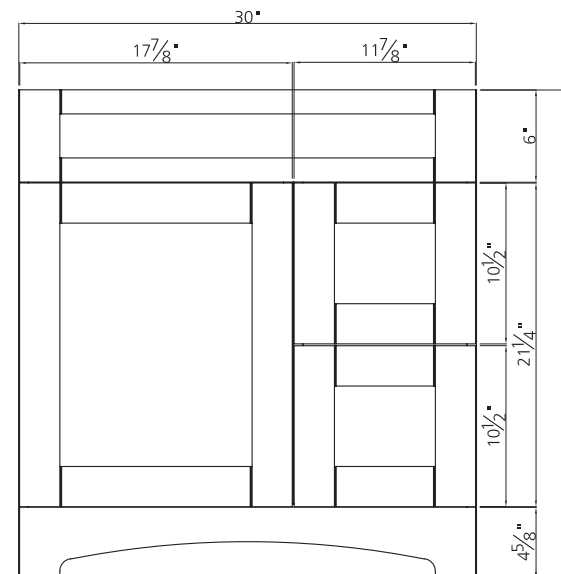

BRIGHTON COLLECTION

30"

SKU # 605-9554
30"W X 32"H X 18-3/4"D

Product Specifications:

- 1 door with 2 drawers
- Available in gray finish
- Trendy shaker styling is ideal for any décor
- Soft-close door and drawers for smooth and quiet use
- Decorative arched toe-kick
- Hardware, vanity top and faucet not included

30" Brighton vanity base

Replacement parts:

1. DOOR - R26143
2. DRAWER FRONT - R26146
3. DUMMY DRAWER FRONT - R26144
4. TOE KICK - R26145
5. HINGE (OVERLAY) - R31395
6. HINGE FIXING PLATE - R31447
7. DRAWER SLIDES - R31314
8. FEMALE ASSEMBLY BRACKET (KICK) - R37615
9. MALE ASSEMBLY BRACKET (KICK) - R37614