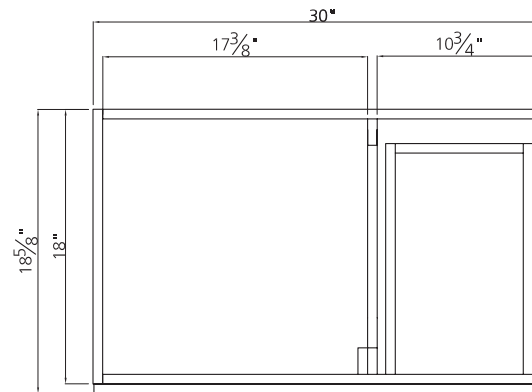

BRIGHTON COLLECTION

30"

SKU # 605-9554
30"W X 32"H X 18-3/4"D

Product Specifications:

- 1 door with 2 drawers
- Available in gray finish
- Trendy shaker styling is ideal for any décor
- Soft-close door and drawers for smooth and quiet use
- Decorative arched toe-kick
- Hardware, vanity top and faucet not included

30" Brighton vanity base

Replacement parts:

1. DOOR - R26143
2. DRAWER FRONT - R26146
3. DUMMY DRAWER FRONT - R26144
4. TOE KICK - R26145
5. HINGE (OVERLAY) - R31395
6. HINGE FIXING PLATE - R31447
7. DRAWER SLIDES - R31314
8. FEMALE ASSEMBLY BRACKET (KICK) - R37615
9. MALE ASSEMBLY BRACKET (KICK) - R37614